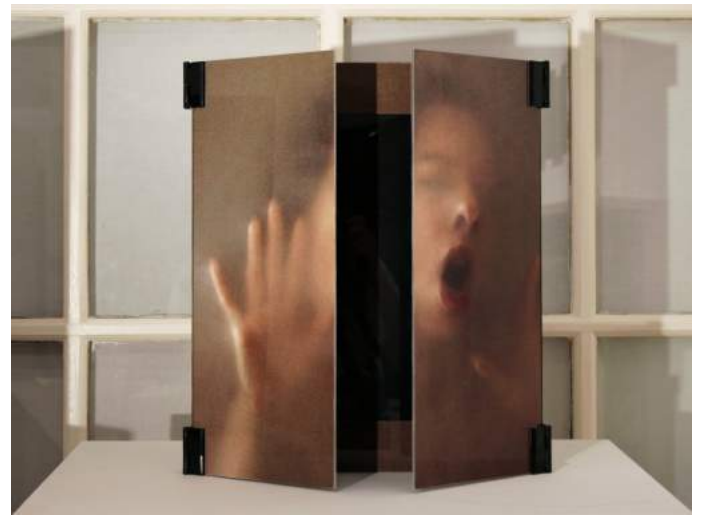

ELLEN SCHIPPERS

“SHERAZADE” SERIES (5 Still Frames from the video sequence “Sherazade”) - 2011
ChromaLuxe on aluminium
cm. 14 x 25 - Edition 12
cm. 30 x 60 - Edition 8

“SNOW WHITE” SERIES (3 Still Frames from the video sequence “Snow White”) - 2011
ChromaLuxe on aluminum
cm. 14 x 25 - Edition 12
cm. 30 x 60 – Edition 8

SHERAZADE 1

SHERAZADE 2

SHERAZADE 3

SHERAZADE 5

SHERAZADE 4

SHERAZADE TRIPTYCH

cm. 64 x 40 (open) / cm. 32,5 x 40 (closed) - Edition 1/3 (2012)
ChromaLuxe on aluminium, video sequence on screen (07' 17", loop), sound

Link to watch a short shooting of SHERAZADE TRIPTYCH:

<https://www.youtube.com/watch?v=MZLFHy05iUQ>

Link to watch an extract from the video sequence "Sherazade":

<https://vimeo.com/186261663/895190b303>

SNOW WHITE 1