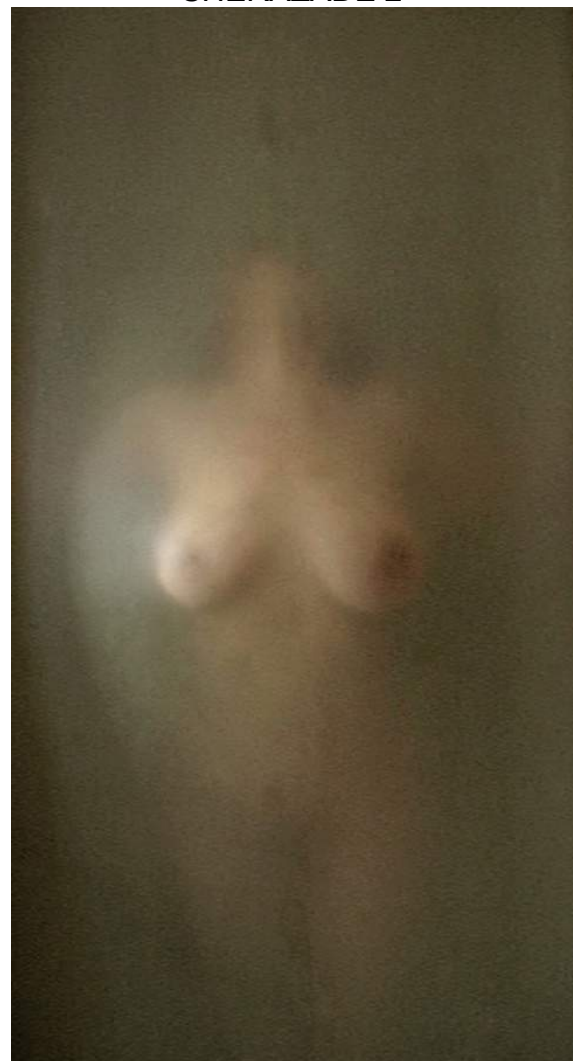

ELLEN SCHIPPERS

“SHERAZADE” SERIES (5 Still Frames from the video sequence “Sherazade”) - 2011
ChromaLuxe on aluminium
cm. 14 x 25 - Edition 12
cm. 30 x 60 - Edition 8

“SNOW WHITE” SERIES (3 Still Frames from the video sequence “Snow White”) - 2011
ChromaLuxe on aluminum
cm. 14 x 25 - Edition 12
cm. 30 x 60 – Edition 8

SHERAZADE 1

SHERAZADE 2

SHERAZADE 3

SHERAZADE 5

SHERAZADE 4

SHERAZADE TRIPTYCH

cm. 64 x 40 (open) / cm. 32,5 x 40 (closed) - Edition 1/3 (2012)
ChromaLuxe on aluminium, video sequence on screen (07' 17", loop), sound

Link to watch a short shooting of SHERAZADE TRIPTYCH:

<https://www.youtube.com/watch?v=MZLFHy05iUQ>

Link to watch an extract from the video sequence "Sherazade":

<https://vimeo.com/186261663/895190b303>

SNOW WHITE 1